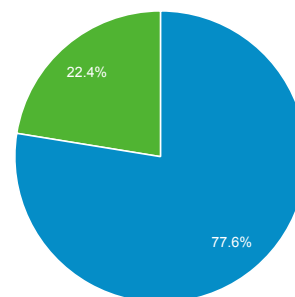

# Audience Overview

All Sessions  
100.00%

## Overview

Returning Visitor New Visitor

Language	Sessions	% Sessions
1. da-dk	11,726	58.05%
2. da	6,238	30.88%
3. en-us	1,577	7.81%
4. en-gb	214	1.06%
5. sv-se	70	0.35%
6. de	52	0.26%
7. ru	39	0.19%
8. de-de	38	0.19%
9. pt-br	38	0.19%
10. nb-no	31	0.15%