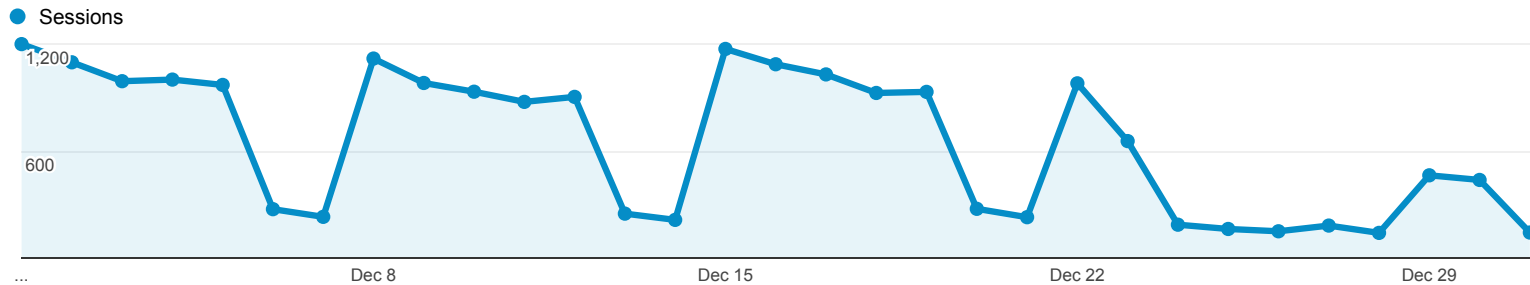

# Audience Overview

All Sessions  
100.00%

## Overview

Returning Visitor New Visitor

Language	Sessions	% Sessions
1. da-dk	11,726	58.05%
2. da	6,238	30.88%
3. en-us	1,577	7.81%
4. en-gb	214	1.06%
5. sv-se	70	0.35%
6. de	52	0.26%
7. ru	39	0.19%
8. de-de	38	0.19%
9. pt-br	38	0.19%
10. nb-no	31	0.15%