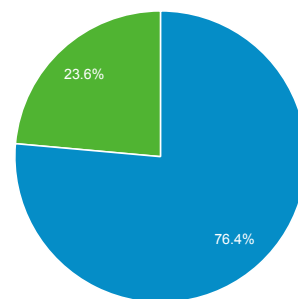

Jan 1, 2015 - Jan 31, 2015

Audience Overview

All Sessions
100.00%

Overview

Returning Visitor (blue) | New Visitor (green)

Language	Sessions	% Sessions
1. da-dk	13,860	58.15%
2. da	7,373	30.94%
3. en-us	1,820	7.64%
4. en-gb	259	1.09%
5. sv-se	84	0.35%
6. de	76	0.32%
7. sv	49	0.21%
8. de-de	44	0.18%
9. nb-no	40	0.17%
10. pt-br	34	0.14%