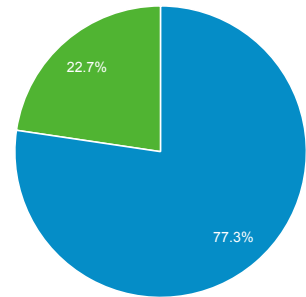

Feb 1, 2015 - Feb 28, 2015

Audience Overview

All Sessions
100.00%

Overview

Sessions
21,960

Users
7,208

Pageviews
64,521

Pages / Session
2.94

Avg. Session Duration
00:02:15

Bounce Rate
44.29%

% New Sessions
22.65%

■ Returning Visitor ■ New Visitor

Language	Sessions	% Sessions
1. da-dk	13,147	59.87%
2. da	6,548	29.82%
3. en-us	1,673	7.62%
4. en-gb	143	0.65%
5. sv-se	104	0.47%
6. de	61	0.28%
7. sv	59	0.27%
8. nb-no	44	0.20%
9. de-de	29	0.13%
10. nl-nl	20	0.09%