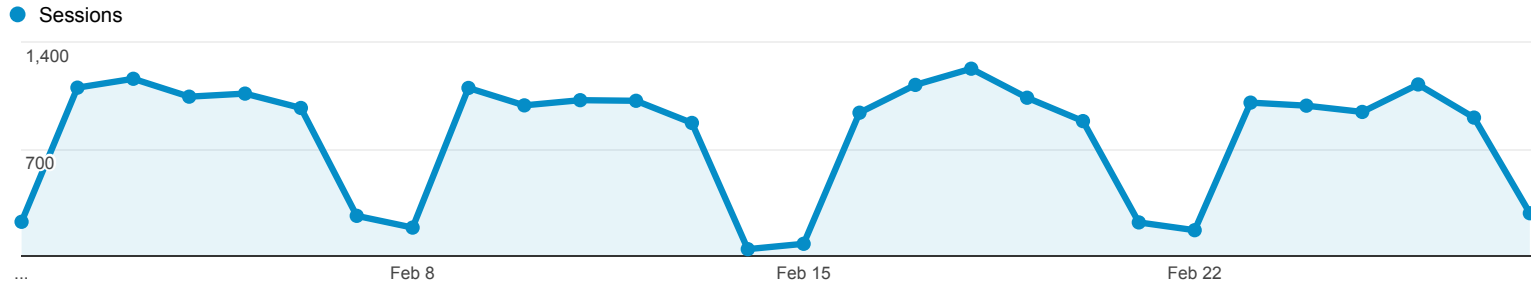

Feb 1, 2015 - Feb 28, 2015

Audience Overview

All Sessions
100.00%

Overview

Sessions
21,960

Users
7,208

Pageviews
64,521

Pages / Session
2.94

Avg. Session Duration
00:02:15

Bounce Rate
44.29%

% New Sessions
22.65%

■ Returning Visitor ■ New Visitor

Language	Sessions	% Sessions
1. da-dk	13,147	59.87%
2. da	6,548	29.82%
3. en-us	1,673	7.62%
4. en-gb	143	0.65%
5. sv-se	104	0.47%
6. de	61	0.28%
7. sv	59	0.27%
8. nb-no	44	0.20%
9. de-de	29	0.13%
10. nl-nl	20	0.09%