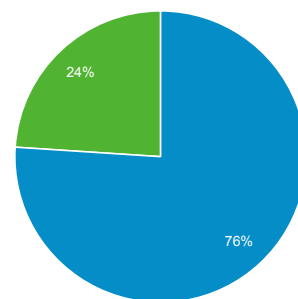

Mar 1, 2015 - Mar 31, 2015

Audience Overview

All Sessions
100.00%

Overview

Returning Visitor (blue) | New Visitor (green)

Language	Sessions	% Sessions
1. da-dk	14,384	59.30%
2. da	7,133	29.41%
3. en-us	1,851	7.63%
4. (not set)	270	1.11%
5. en-gb	188	0.78%
6. sv-se	90	0.37%
7. de	56	0.23%
8. de-de	50	0.21%
9. nl-nl	32	0.13%
10. sv	29	0.12%